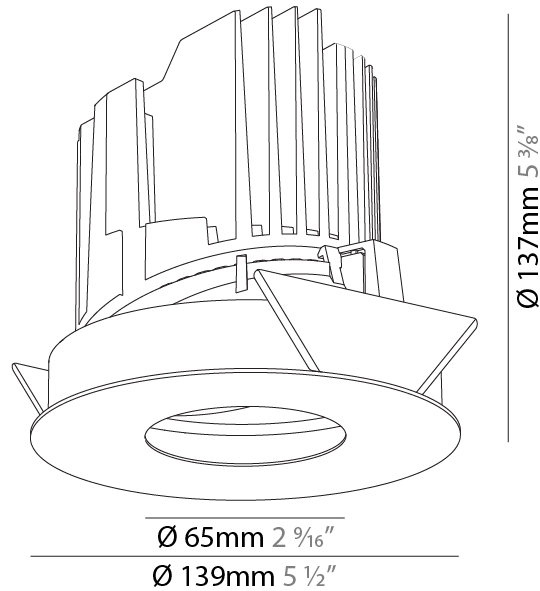

GENERAL

Series: Bioniq
 Subseries: Bioniq Round Pinhole
 Brand: Prolicht
 Division: Architectural
 Mounting Type: Recessed
 Mounting Location: Ceiling
 Subcategory: Downlight

PHYSICAL

Shape: Round
 Diameter (mm): 139
 Diameter (in): 5 1/2
 Height (mm): 126
 Height (in): 4 15/16
 Ceiling Thickness (mm): 10 / 12.5 / 15
 Ceiling Thickness (in): 3/8 or 1/2 or 9/16
 Min. Recessing Depth (mm): 140
 Min. Recessing Depth (in): 5 1/2
 Light Distribution: Adjustable / Downlight
 Weight (kg): 0.86
 Weight (lbs): 1.9
 Fixture Finish: SSR / BKV / CWI / CRY / HAB / UFT / ITA / RUA / FTG / MYG / LOD / PUS / FRO / FUP / KIA / POP / BLS / SPG / MEY / GOH / GUM / CHC / COM / ABZ / JAG / OBR / MOS / ROR
 Fixture Material: Aluminum Die Cast
 Cut-out Measurements: 130mm / 5 1/8"

OPTICAL

Reflector°: 10
 Adjustability: Rotational 355°; Tilt 30°

RATINGS AND CERTIFICATIONS

Certified By: Certified for North American Standards
 IP rating: IP20

PROJECT	_____
TYPE	_____
SPECIFIER	_____
QUANTITY	_____
DATE	_____